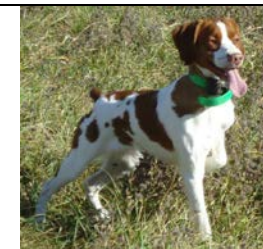

Pedigree for:
Mt. View's Mad Hatter (Maddie)

Breeders/Owners: MaryAnn Breininger/Pat Orтели/John Casella

Color: Orange/White
 Sex: Female
 Born: 11/23/10
 Registration #: SR65081207
 OFA Rating/Number: BS-16767G47F-NOPI - Good

Parents	Grandparents	Great Grandparents	Great-Great Grandparents
 CH 1eye Arrow King SH (Toby)	DC/AFC Mt. View's High Chaparral MH	AM/CAN CH Carosel Tropic Ana of JenMar SH (Best in Show)	CH Gilkey's Jolly Time CH JenMar's Jollyanna of Carosel JH
		CH Twenty Pines New Adventure MH CD	CH Jordean All Kiddin' Aside JH (Best in Show) CH Windtuck Out of Towner JH
	CH Gemline's Lucy	CH JenMar's On Top of the World JH	CH JenMar's Major Motion JH CH JenMar's Tropical Heat Wave JH CD
		Allmac's Bentley	CH Allmac's Dark Mark Allmac's No Frills Princess
 CH Mt View's Sassy Lassy JH CD	CH Mt. View's Public Image JH	CH Jaci's Center Attraction CDX JH AX AXJ	AM/CAN CH Carosel Tropic Ana of JenMar SH (Best in Show) CH Danaris Georgia O'Keefe
		AM/CAN CH Mt. View's Precious Gem MH	AM/CAN CH Carosel Tropic Ana of JenMar SH (Best in Show) CH Twenty Pines New Adventure MH CD
	CH Gemline's Animation Mt View	DC/AFC Mt. View's High Chaparral MH	AM/CAN CH Carosel Tropic Ana of JenMar SH (Best in Show) CH Twenty Pines New Adventure MH CD
		CH Allmac's Maggie	CH Allmac's Freebie Libby of Green Hollow