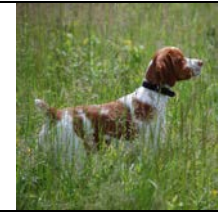

Pedigree for:  
**Mt. View's Special Edition MH (Kate)**

Breeders/Owners: MaryAnn Breininger &, Pat Ortelli

Color: Orange/White  
 Sex: Female  
 Born: 01/05/17  
 Registration #: SR97150803  
 OFA Rating/Number: Good – BS18394G824FVPI