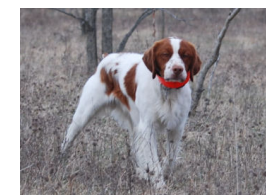

Pedigree for:
CH Mt. View's Lucky Star MH (Chico)

Breeders: Mark Giunta/MaryAnn Breininger/Pat Ortelli
 Owner: Janet Lioy

Color: Orange/White
 Sex: Male
 Born: 12/28/18
 Registration #: SS09702801
 OFA Rating/Number: Pending

Parents	Grandparents	Great Grandparents	Great-Great Grandparents
 CH Mt. View's Déjà vu JH (TJ)	CH 1arrowking Toby's Unleashed SH	DC/AFC Mt. View's High Chaparral MH	CH Carosel Tropic-Ana of JenMar SH
			CH Twenty Pines New Adventure MH CD
		CH Gemline's Lucy	CH Mt View's Public Image JH
			CH Mt. Gemline's Animation Mt View
 CH Mt. View's Snow White MH (Mya)	CH Mt. View's Triple Crown MHA NA	DC/AFC Mt. View's High Chaparral MH	CH Carosel Tropic-Ana of JenMar SH
			CH Twenty Pines New Adventure MH CD
		CH Mt View's Luck of the Draw MHA	DC Triumphant's Too hot To Handle JH
			CH Mt View's Touch by An Angel MH CD
 CH Mt. View's Shooting Star MHA	CH Mt. View's Shooting Star MHA	CH Mt View's Weekend Player SH	CH Mt View's Public Image JH
			Mt View's Spitfire JH
		CH Mt View's Hollywood Hit JH	DC/AFC Mt View's High Chaparral MH
			Alexia's Natasha
 CH Mt. View's Snow White MH (Mya)	CH Mt. View's Luck of the Draw MHA	AM DC/NAGDC/AFC /Can CH BISS Triumphant's Too Hot To Handle JH	CH Triumphant's Miami-Heat JH
			CH Jordean All That Jazz
		CH Mt View's Touch by an Angel MH CD	AM/CAN CH Jaci's Center Attraction CDX JH
			AM/CAN CH Mt View's Precious Gem MH